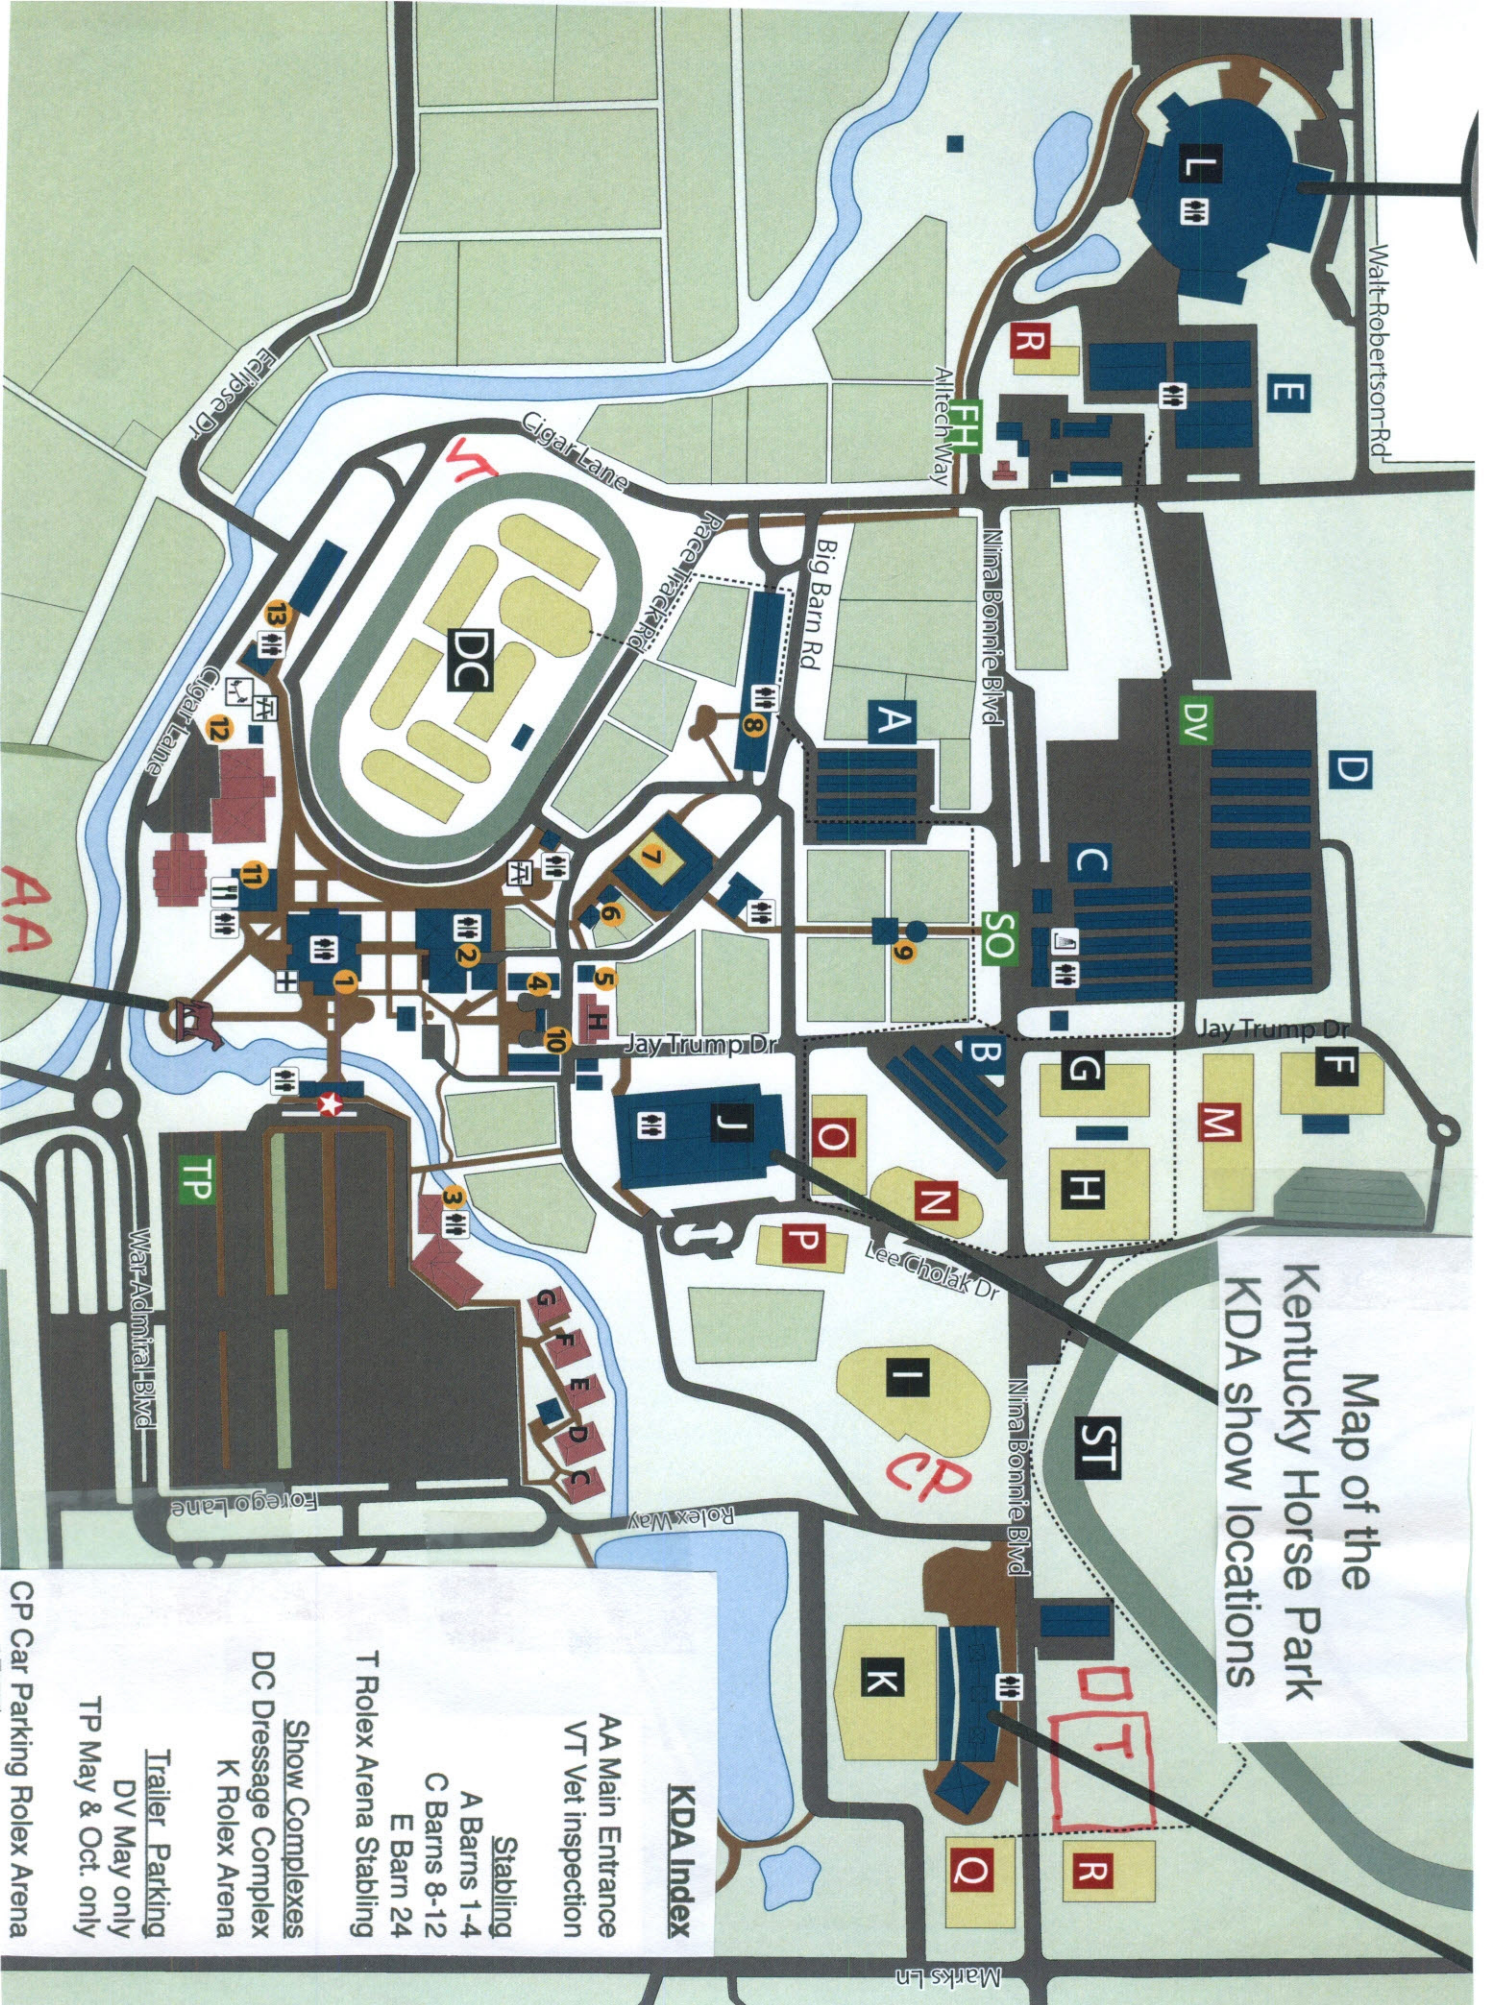

Map of the
Kentucky Horse Park
KDA show locations

KDA Index

AA Main Entrance
VT Vet inspection

Stabling

A Barns 1-4
C Barns 8-12
E Barn 24

T Rolex Arena Stabling

Show Complexes

DC Dressage Complex
K Rolex Arena

Trailer Parking

DV May only
TP May & Oct. only

CP Car Parking Rolex Arena